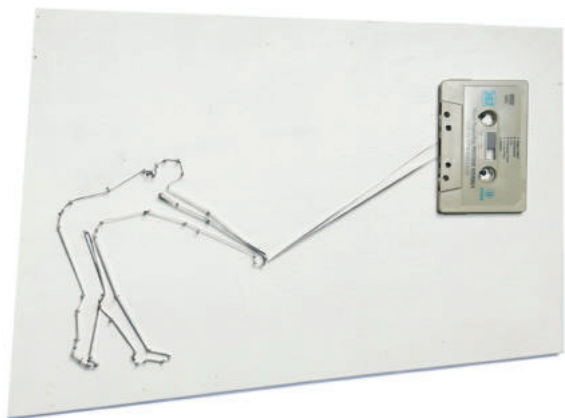

donna-deta

Petra Deta Weidemann - Bademoden
MDF - Stoff - ca. 60 x 35 x 3 cm - 2017

deta-deta

Petra Deta Weidemann - Bademoden
MDF - Stoff - ca. 60 x 35 x 3 cm - 2016

deta-deta

Petra Deta Weidemann - Discomietzen
MDF - Bronzestaub - ca. 11 x 35 x 3 cm - 2011

donna-deta

Petra Deta Weidemann - alte Zeiten
Kassette - Nägel - 60 x 22 x 3 cm - 2019

donna-deta

Petra Deta Weidemann - alte Zeiten
Kassette - Nägel - 32 x 42 x 3 cm - 2019

deta-deta

Petra Deta Weidemann - aus der Serie Schieflage – wow
Fotocut auf Rauhfasertapete - 70 x 50 cm - 2020

Petra Deta Weidemann - piep-show
Kunststoff - Schachtel - 12 x 17 x 7 cm - 2017

A high-contrast, black and white silhouette of a person standing on a narrow, dark path that stretches across a body of water. The person is holding an open umbrella. The path and the person are reflected in the water below. The background is a plain, light color.